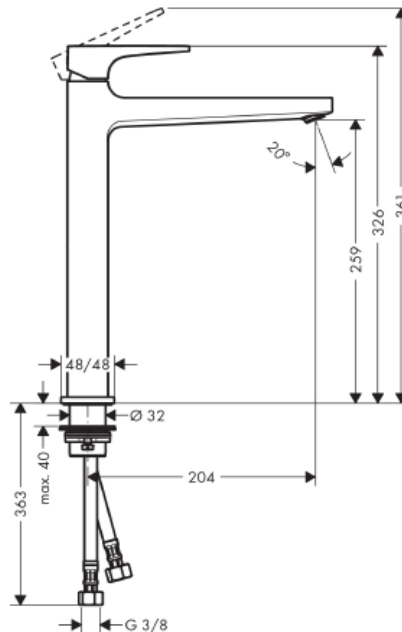

SPECIFICATION SHEET - fittings

BRAND:	hansgrohe	Product Photo:
ORIGIN:	Germany	
SERIES:	Metropol	
PRODUCT DESCRIPTION:	Single lever washbowl mixer 260 • with push-open waste set G 1 ¼" • normal spray • flow rate: 5 l/min	
MODEL No.	32512 000	
FINISH/COLOUR:	Chrome-plated	
DIMENSIONS:	326mm height 204mm spout projection	
OPTIONAL MATCHING PARTS:	2x angle valve ½"x¾" basin waste trap	

Technical Informations: Suitable for continous flow water heater

REMINDER:	Pipe flushing must be done before faucets are installed. Failure to do so voids the warranty.
	Do not use cleaners containing abrasive cleansers, ammonia, bleach, acids, waxes, alcohol, solvents or other products not recommended for chrome.
	All information is for reference only, installation shall always be based on the actual product delivered.